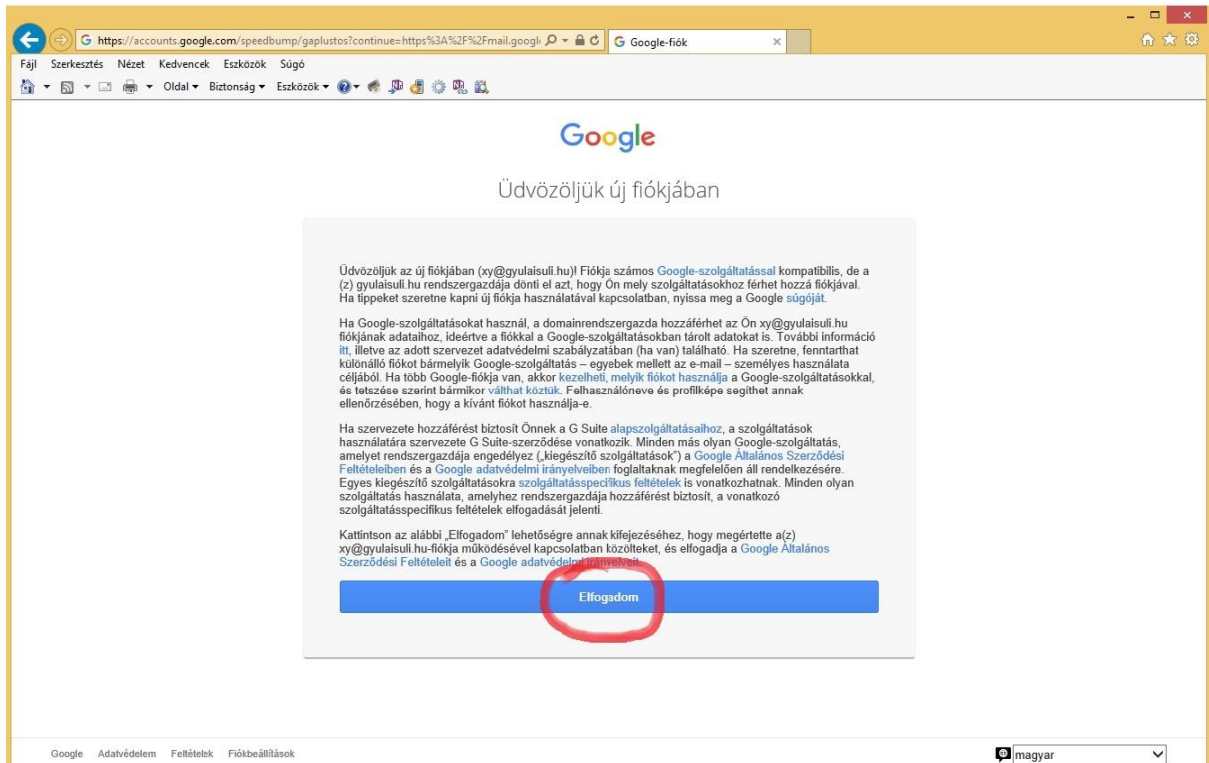

5. lépés

Ha elsőként jelenkezünk be el kell fogadnia a feltételeket. Kattintás az Elfogadom ikonra.